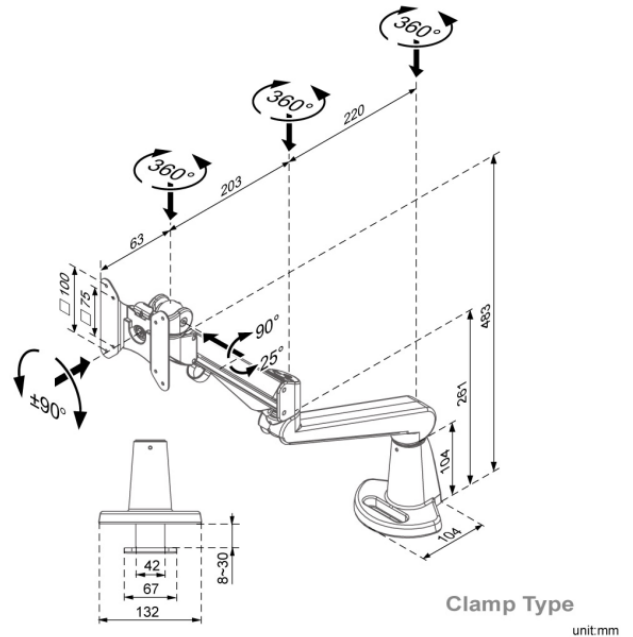

# Ascend Gas Arm with top fix Clamp

## Product Specification

Product code	CMS3035C-ED & CMS3163 – WHITE
*Weight capacity	From 3 - 8 kg
**Maximum Screen Size	36"
Height adjustment range	200mm – 500mm from desktop
Max forward extension	486mm
VESA	75mm & 100mm VESA compliant
Movement	Height adjustment, tilt, swivel, rotation and reach

\*Capacity may be reduced if monitor size is greater than 26" or depth is greater than 5.5cm

\*\*Subject to weight being within range & VESA 75 x 75mm or 100 x 100mm, please refer to our measurements / line drawings and check with screen manufacturers measurements including bezel

## Additional Information

Clamp for desktops up to 8mm - 30mm

Integral cable management

Gas assisted height adjustment

Lockable quick release VESA function

180° anti rotation feature

Over 90% of the aluminium alloy content is recycled